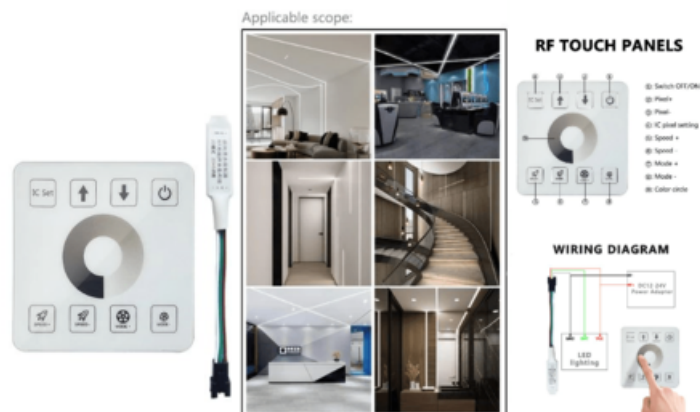

## LED Single Color Flow Controller

### MOON CONTROLER BANDA LED FLEXIBILA IP20 / 24V IC DRIVER – RF

Corp Led T8 – MoonLight 90cm/14w/6400k  
Pret: 82,22 LEI (TVA inclus)

Detalii online: <https://www.materialelectrice.ro/controler-banda-led-flexibila-ip20-24v-ic-driver-rf-320417>