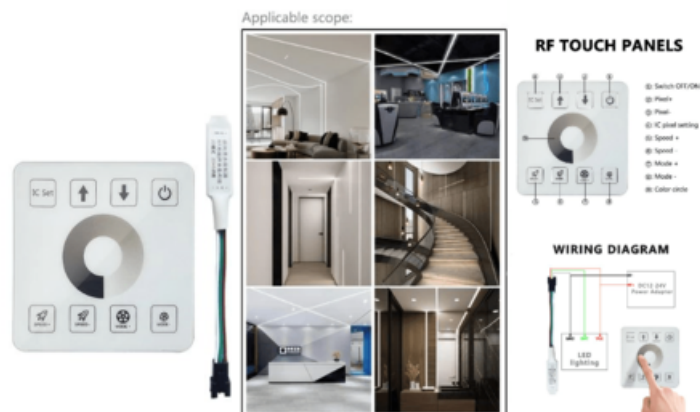

## LED Single Color Flow Controller

### MOON CONTROLER BANDA LED FLEXIBILA IP20 / 24V IC DRIVER – RF

Corp Led T8 – MoonLight 90cm/14w/6400k  
Pret: 83,75 LEI (TVA inclus)

Detalii online: <https://www.materialelectrice.ro/controler-banda-led-flexibila-ip20-24v-ic-driver-rf-320417>