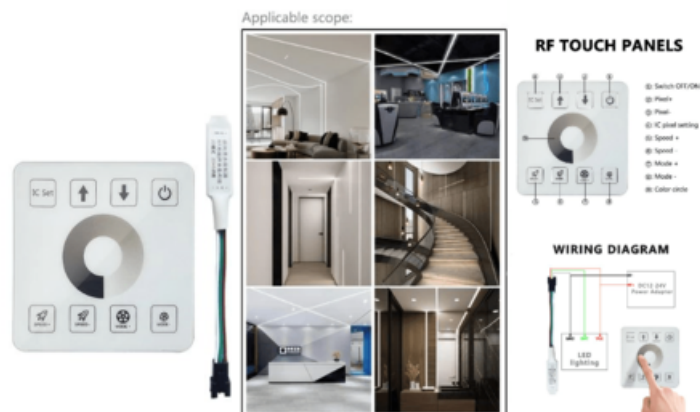

LED Single Color Flow Controller

MOON CONTROLER BANDA LED FLEXIBILA IP20 / 24V IC DRIVER – RF

Corp Led T8 – MoonLight 90cm/14w/6400k
Pret: 83,75 LEI (TVA inclus)

Detalii online: <https://www.materialelectrice.ro/controler-banda-led-flexibila-ip20-24v-ic-driver-rf-320417>