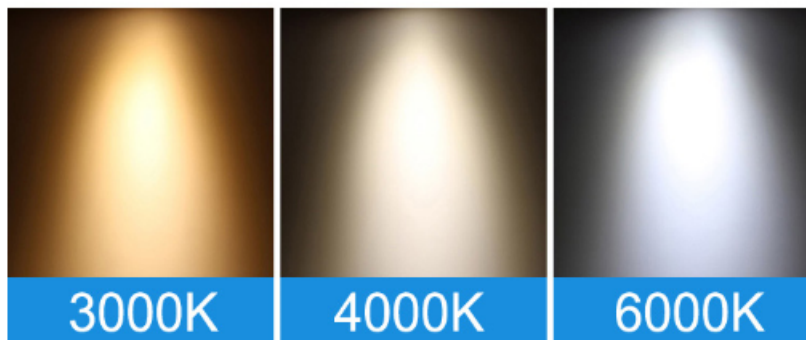

MOON BEC LED (PASTILA PROIECTOR) – 10W/6400K (25X25MM)

Bec Led (pastila proiector) – 10w/6400k (25x25mm)

	Color: cold white/warm white
	Power: 10W
	Voltage: 9-12V
	Lumen: 90-100lm/W
	Size: 20*20mm

Pret: 14,03 LEI (TVA inclus)

Detalii online: <https://www.materialelectrice.ro/bec-led-pastila-proiector-10w-6400k-25x25mm-tv-0-25ron-237669>