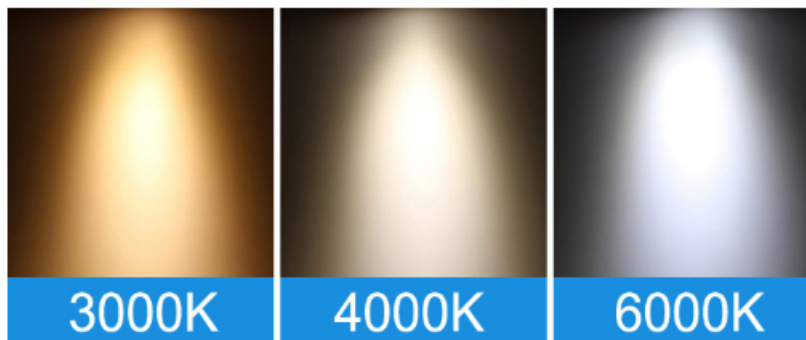

**MOON BEC LED ( PASTILA PROIECTOR ) – 10W/6400K (25X25MM)**

Bec Led ( pastila proiector ) – 10w/6400k (25x25mm)

A diagram of the LED chip showing its dimensions. The chip is square-shaped with a central yellow die and a lens. It has four mounting tabs and a central hole. The dimensions are 20mm by 20mm. The chip is labeled "2P10S G3" and "G". There is a "+" sign and a "-" sign on the chip.	<p>Color: cold white/warm white</p> <p>Power: 10W</p> <p>Voltage: 9-12V</p> <p>Lumen: 90-100lm/W</p> <p>Size: 20*20mm</p>
--	---

Pret: 13,78 LEI (TVA inclus)

Detalii online: <https://www.materialelectrice.ro/bec-led-pastila-proiector-10w-6400k-25x25mm-tv-0-25ron-237669>